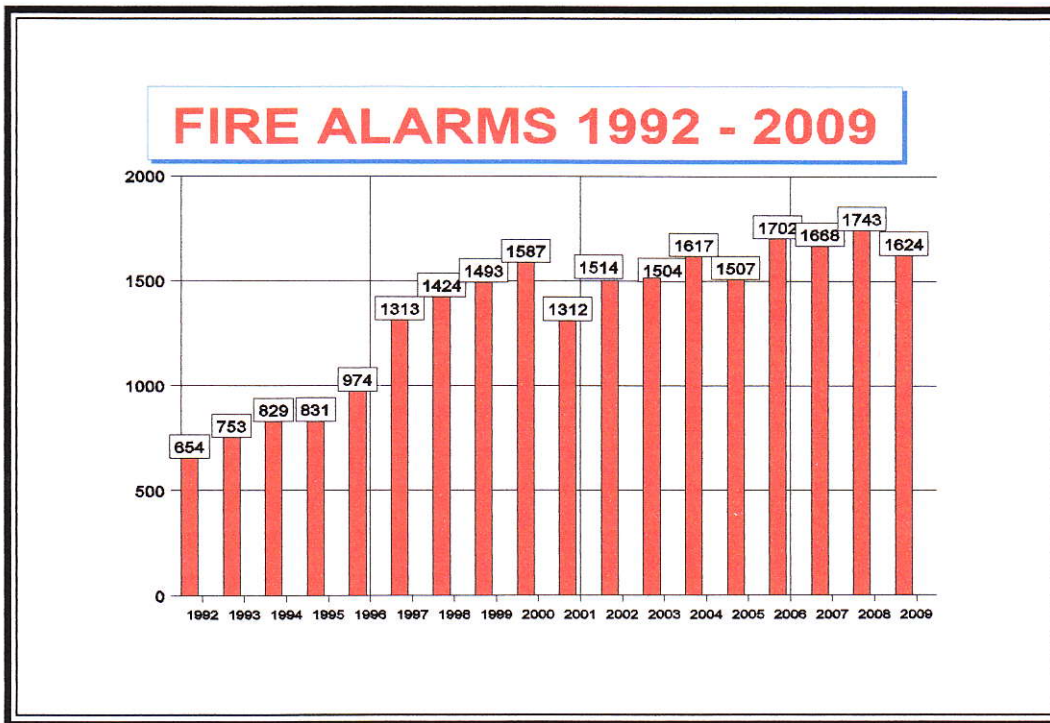

# SPANISH LAKE FIRE PROTECTION DISTRICT

Fire loss is shown in thousands of dollars.