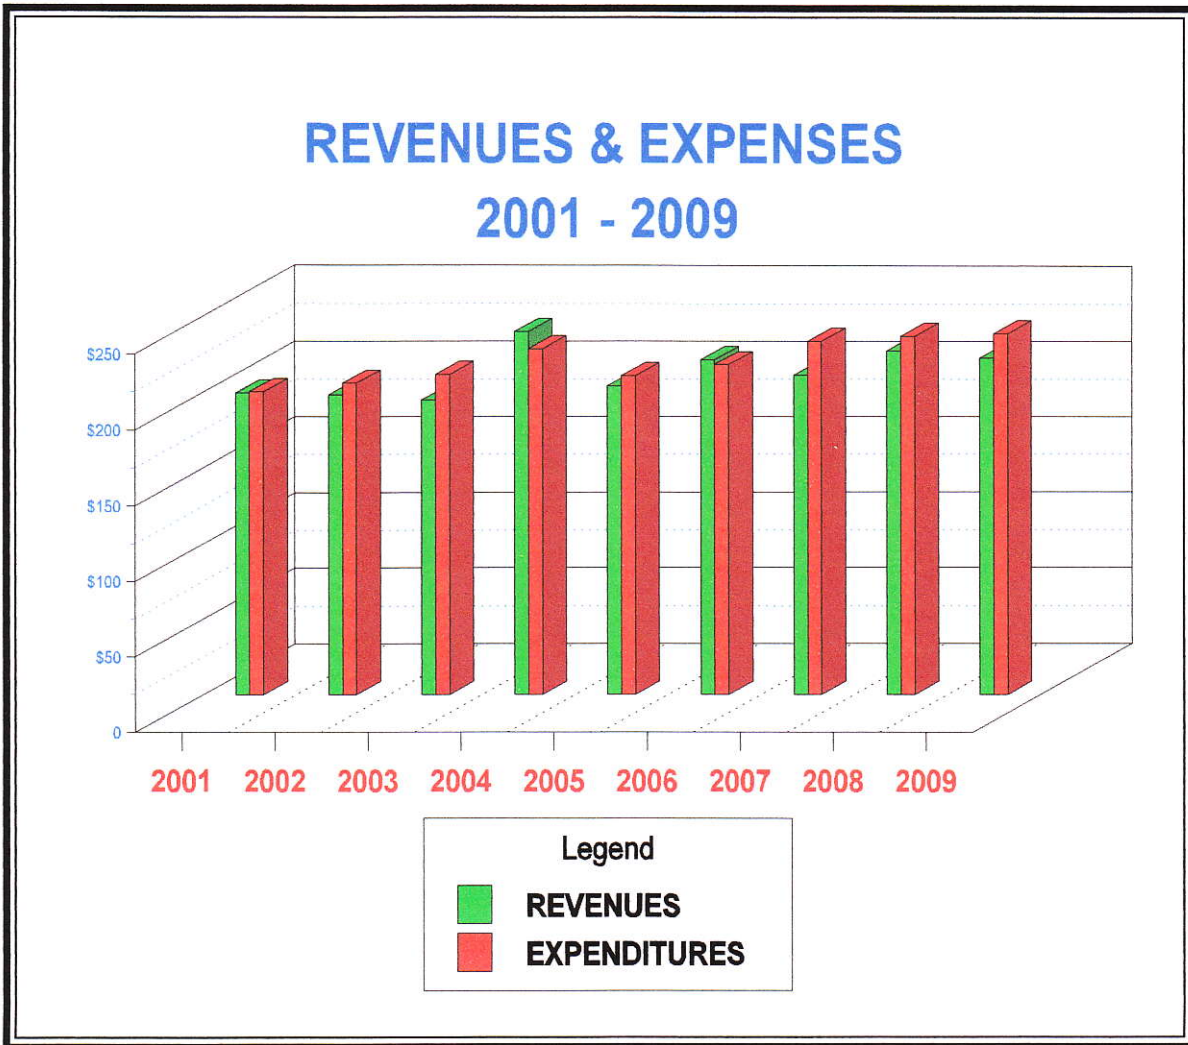

# SPANISH LAKE FIRE PROTECTION DISTRICT

Revenues and Expenditures are expressed in millions of dollars.